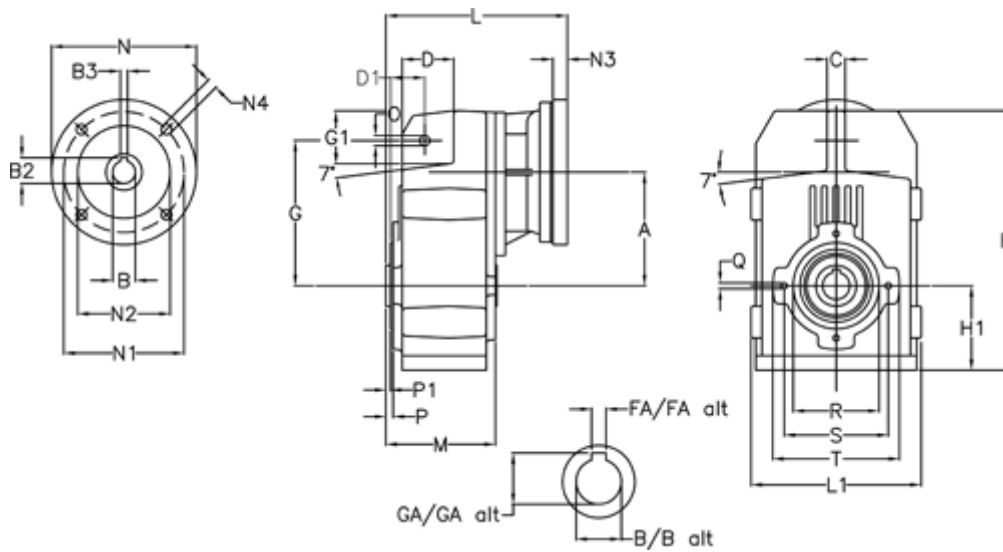

Article number: 29560316683225  
 Description: Shaft mounted gear  
 A313H35-166,8-P71B5

## Measures

A = 150.50	FA = 10	M = 125.0	Q = M10x17
B = 35	G = 170	N = 160	R = 110
B1 = 14	G1 = 84.0	N1 = 130	S = 130
B2 = 16.3	GA = 38.3	N2 = 110	T = 150
B3 = 5	H = 326.0	N4 = M8x16	
C = 20	H1 = 102.0	O = 13	
D = 68.0	L = 225.5	P = 6.5	
D1 = 54.0	L1 = 210	P1 = 3.5	